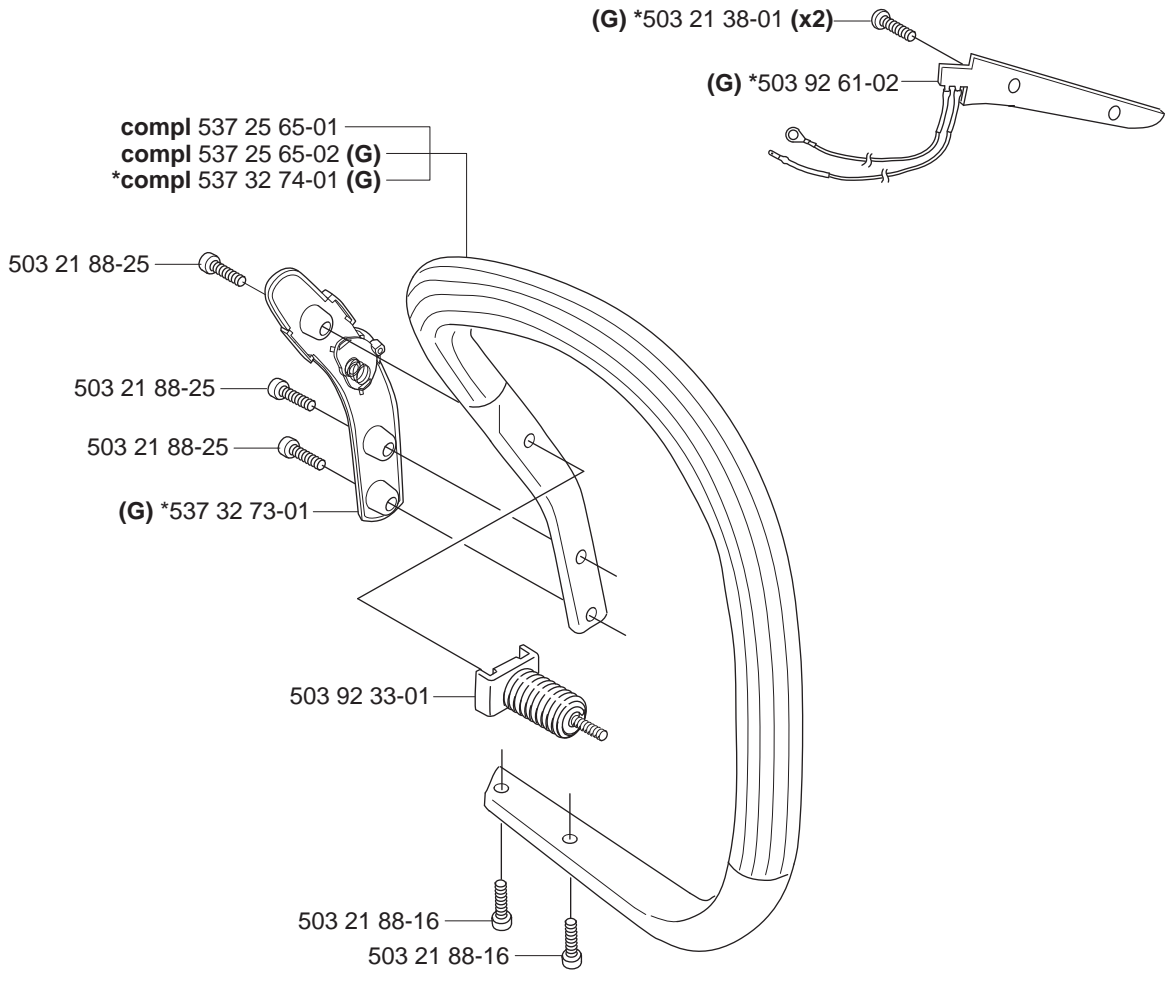

*compl 503 91 76-01 (EU)
**compl 503 91 75-01 (FF)
**compl 537 10 22-01 (E-tech)

G

H***compl 503 92 53-71 (357XP, 359)**

J

*compl 503 92 30-01

L

Heated carburettor

N compl 503 28 18-19 Walbro HDA 190A Heated
 compl 503 28 18-20 Walbro HDA 191A Heated (EPA,EU)

Q

Up to 030500001 (357XP)
Up to 030500048 (359)

*compl 503 92 53-71 (357XP, 359)

Q

Up to 043900001 (357XP)
Up to 043900001 (359)

Q

Up to 043800001 (357XP,359)
Up to 044800001 (357XPG,359G)

Q