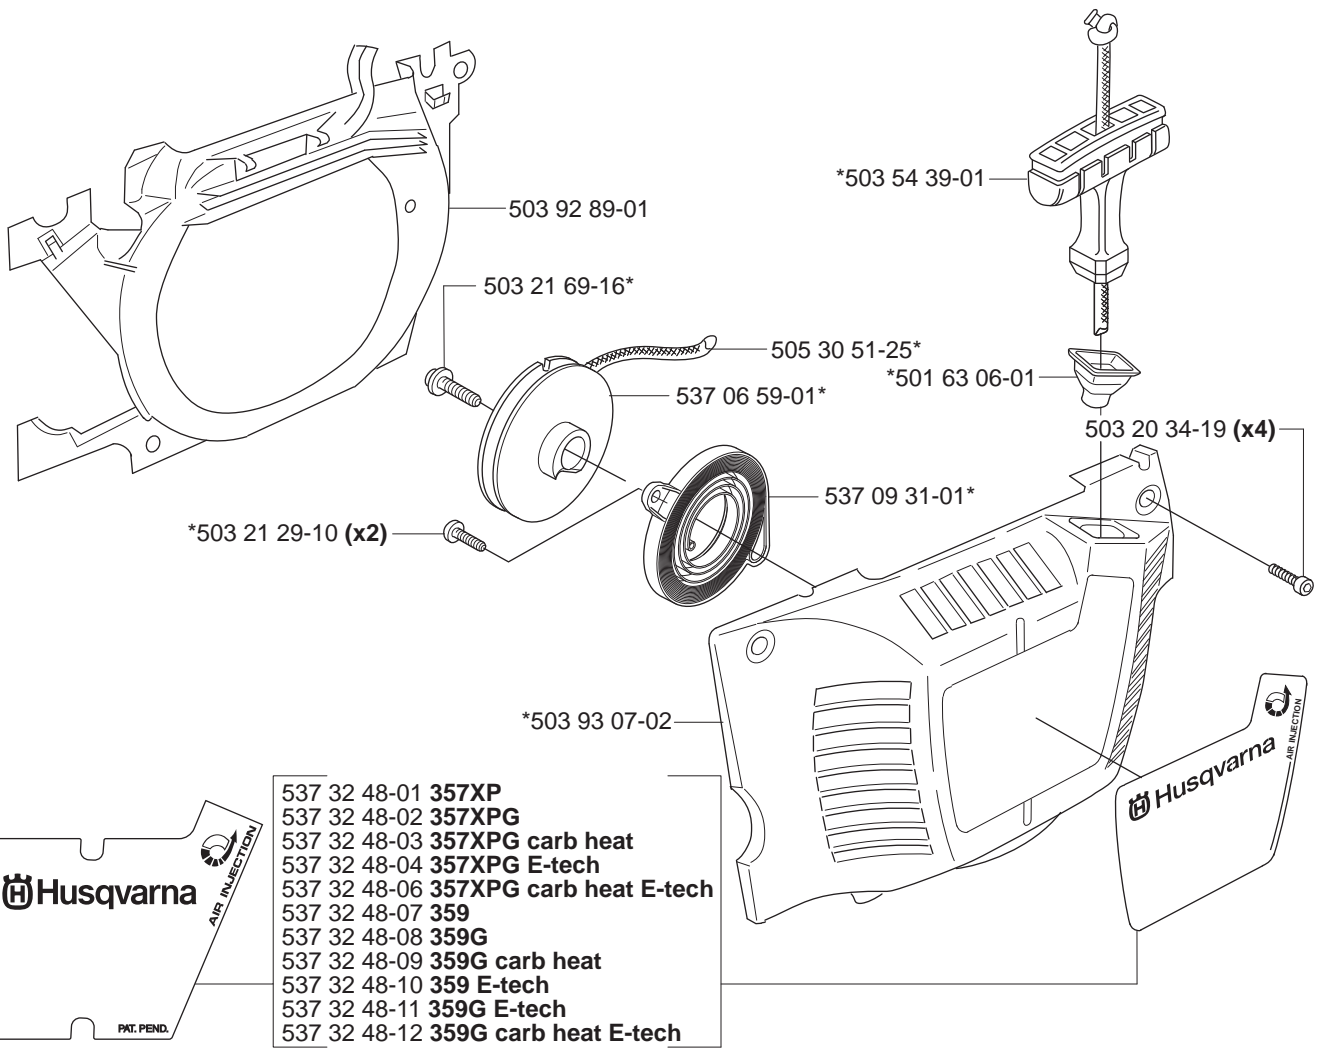

*compl 503 91 76-01 (EU)
**compl 503 91 75-01 (FF)
**compl 537 10 22-01 (E-tech)

G

H***compl 503 92 53-71 (357XP, 359)**

J

*compl 503 92 30-01

L

Heated carburettor

N compl 503 28 18-19 Walbro HDA 190A Heated
 compl 503 28 18-20 Walbro HDA 191A Heated (EPA,EU)

Q

Up to 030500001 (357XP)
Up to 030500048 (359)

*compl 503 92 53-71 (357XP, 359)

Q

Up to 043900001 (357XP)
Up to 043900001 (359)

Q

Up to 043800001 (357XP,359)
Up to 044800001 (357XPG,359G)

Q