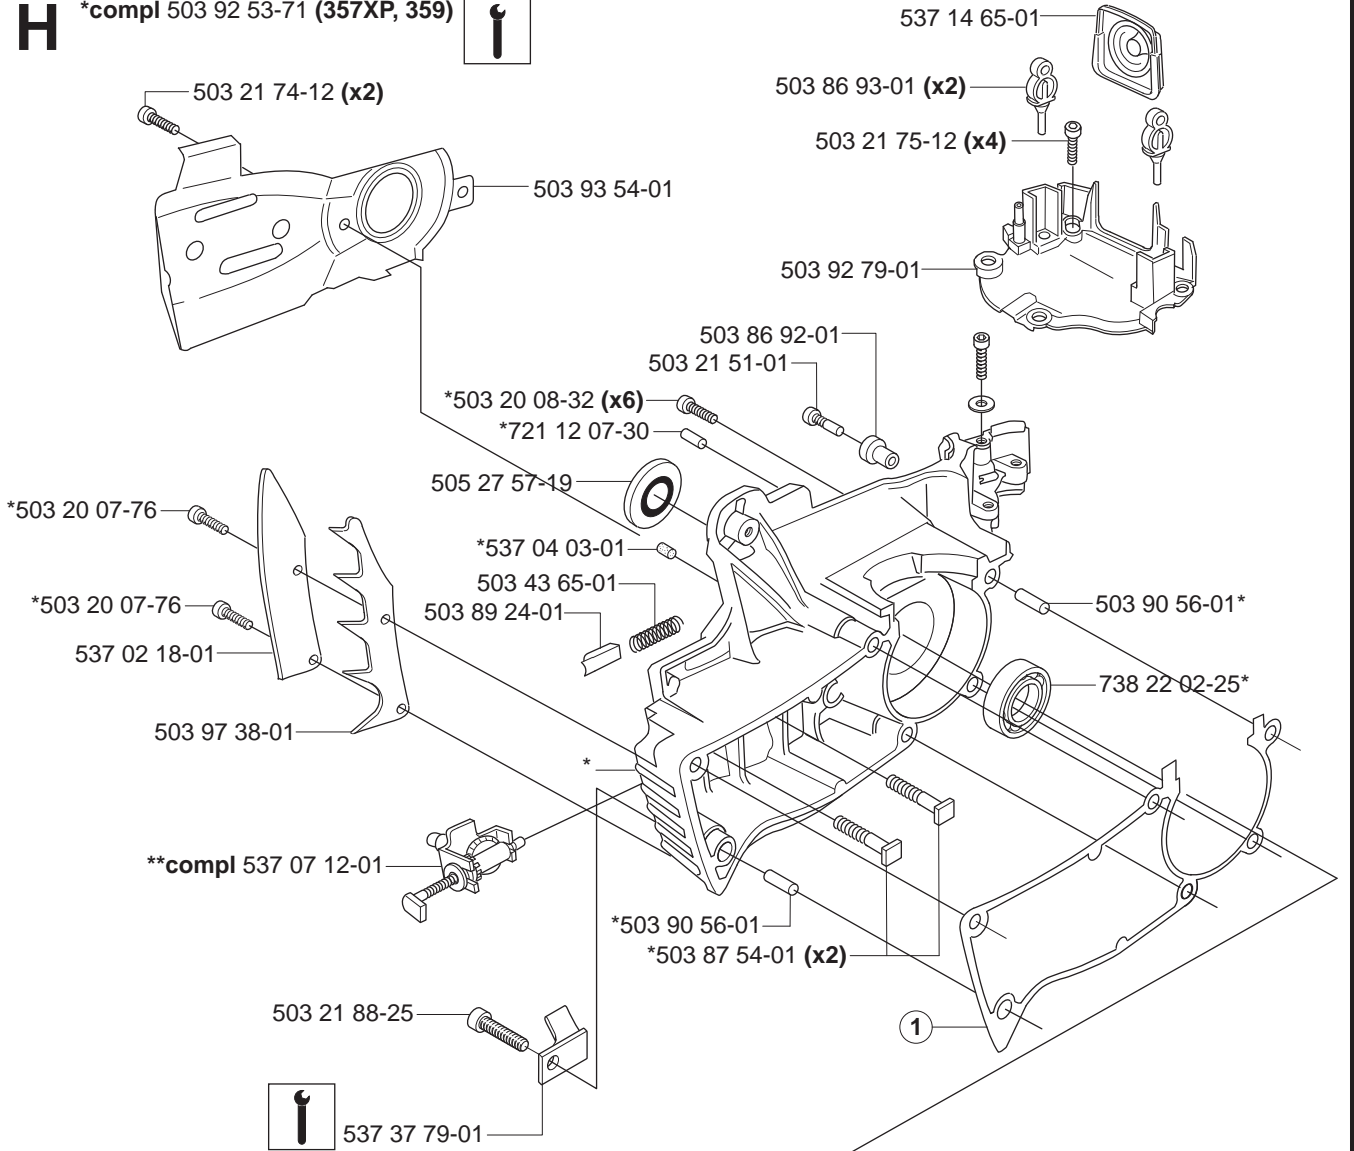

D

*compl 537 24 85-02 (357)

D

*compl 537 15 73-02 (359)

E

***compl 537 21 92-01 (357)**

***compl 537 15 68-01 (359)**

F

*compl 503 91 76-01 (EU)
**compl 503 91 75-01 (FF)
**compl 537 10 22-01 (E-tech)

G

H***compl 503 92 53-71 (357XP, 359)**

J

*compl 503 92 30-01

L

Heated carburettor

N compl 503 28 18-19 Walbro HDA 190A Heated
 compl 503 28 18-20 Walbro HDA 191A Heated (EPA,EU)

Q

Up to 030500001 (357XP)
Up to 030500048 (359)

*compl 503 92 53-71 (357XP, 359)

Q

Up to 043900001 (357XP)
Up to 043900001 (359)

Q

Up to 043800001 (357XP,359)
Up to 044800001 (357XPG,359G)

Q