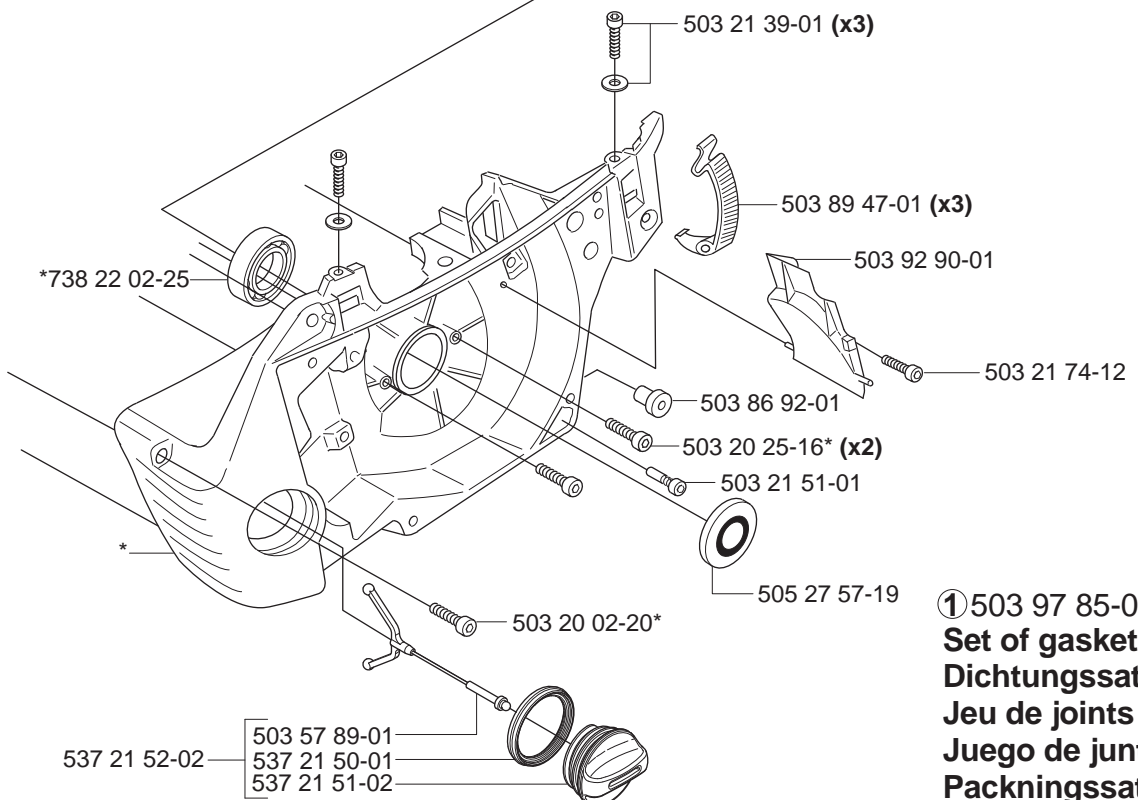

D

*compl 537 24 85-02 (357)

D

*compl 537 15 73-02 (359)

E

***compl 537 21 92-01 (357)**

***compl 537 15 68-01 (359)**

F

*compl 503 91 76-01 (EU)
**compl 503 91 75-01 (FF)
**compl 537 10 22-01 (E-tech)

G

H***compl 503 92 53-71 (357XP, 359)**

J

*compl 503 92 30-01

L

Heated carburettor

N compl 503 28 18-19 Walbro HDA 190A Heated
 compl 503 28 18-20 Walbro HDA 191A Heated (EPA,EU)

Q

Up to 030500001 (357XP)
Up to 030500048 (359)

*compl 503 92 53-71 (357XP, 359)

Q

Up to 043900001 (357XP)
Up to 043900001 (359)

Q

Up to 043800001 (357XP,359)
Up to 044800001 (357XPG,359G)

Q