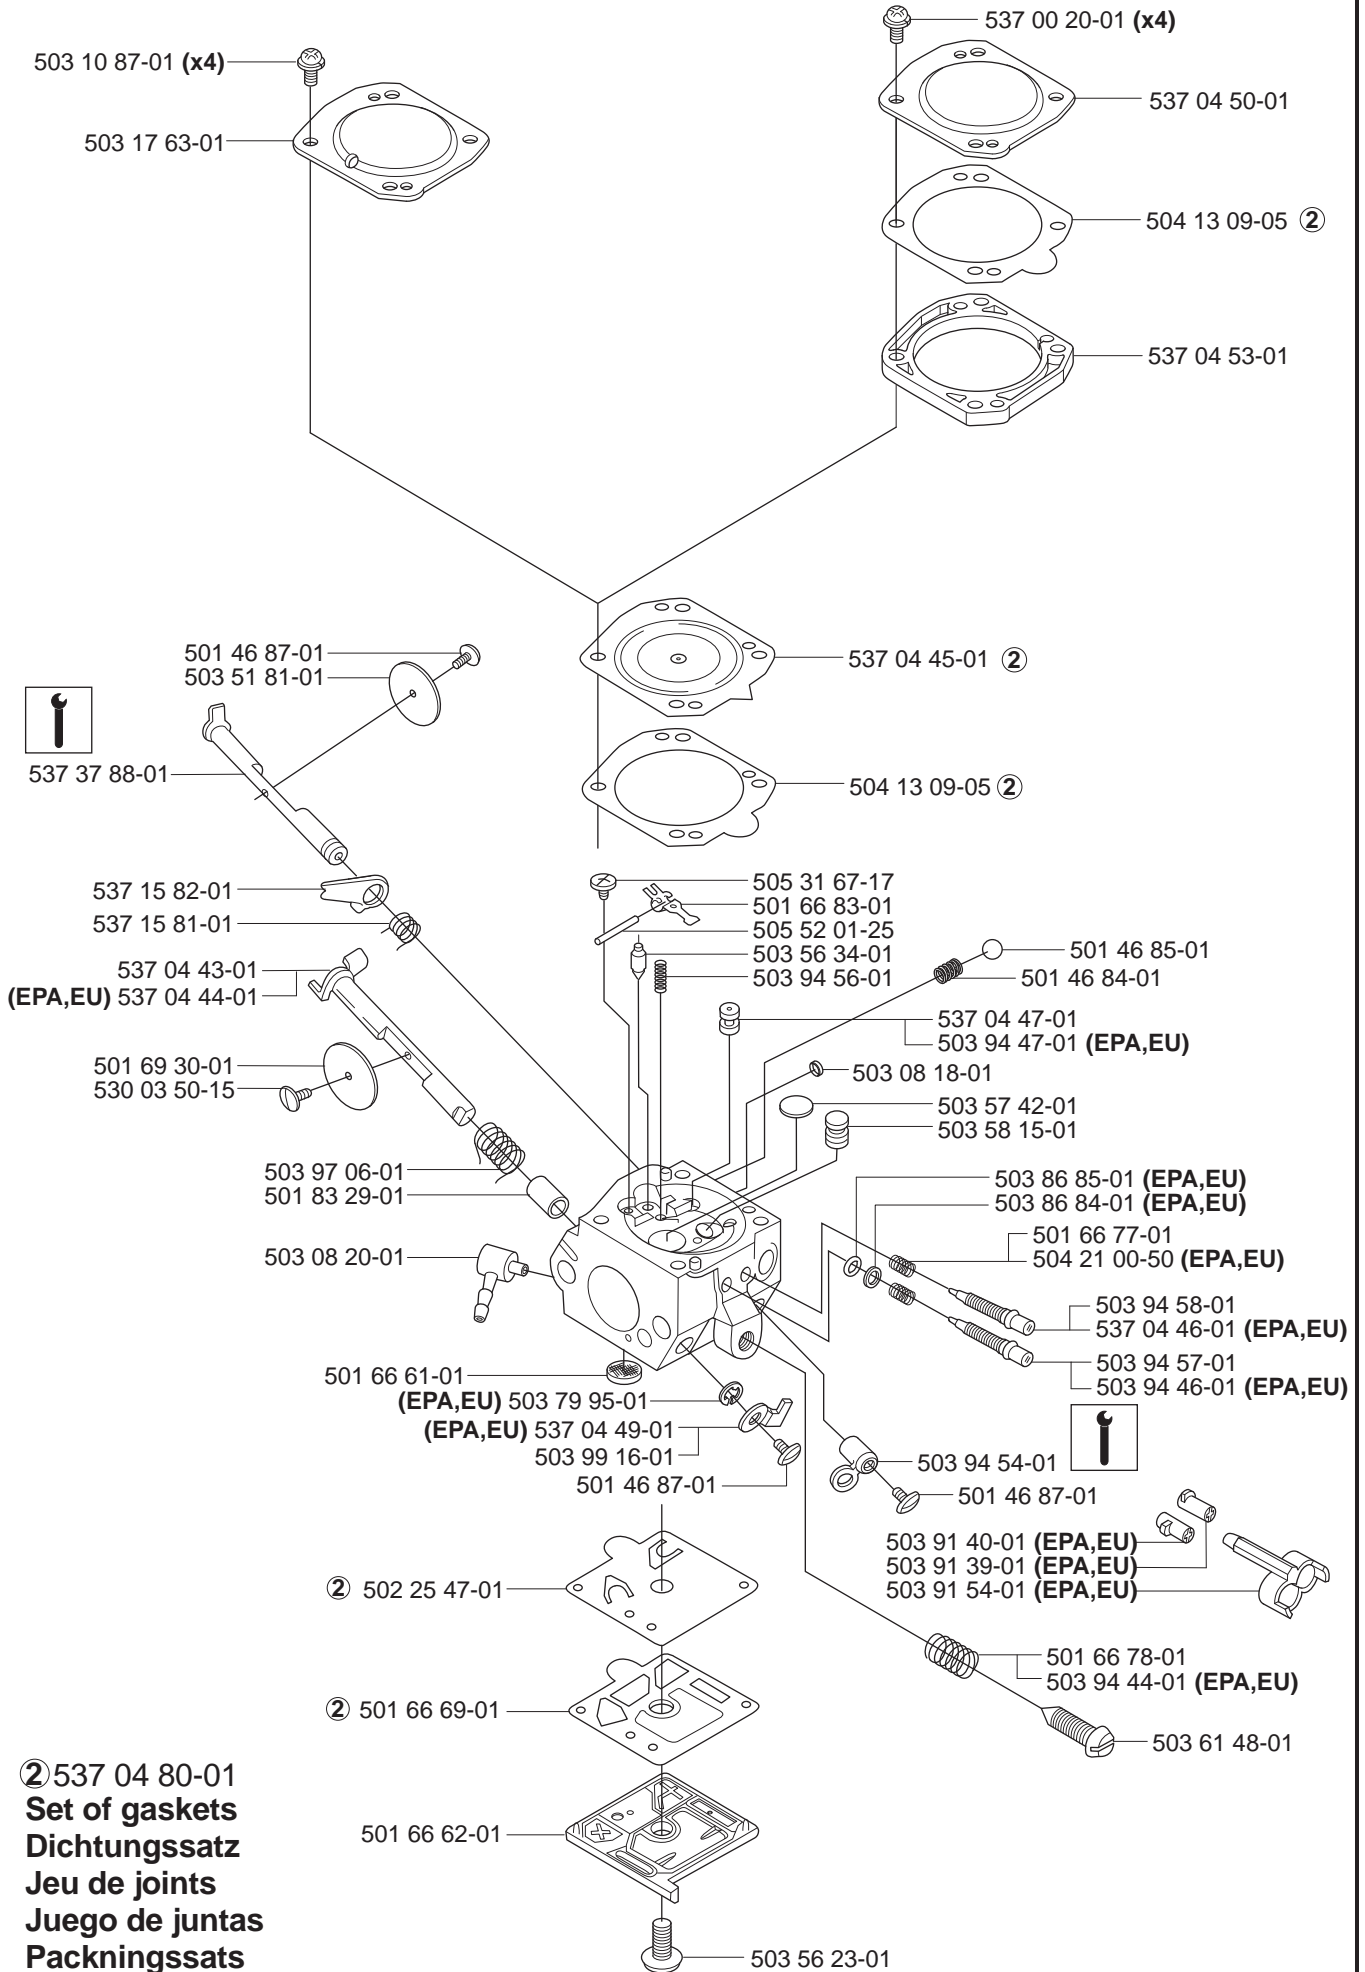

N compl 503 28 18-19 Walbro HDA 190A Heated
compl 503 28 18-20 Walbro HDA 191A Heated (EPA,EU)

compl 503 28 18-17 Walbro HDA 198A
compl 503 28 18-18 Walbro HDA 199A (EPA,EU)