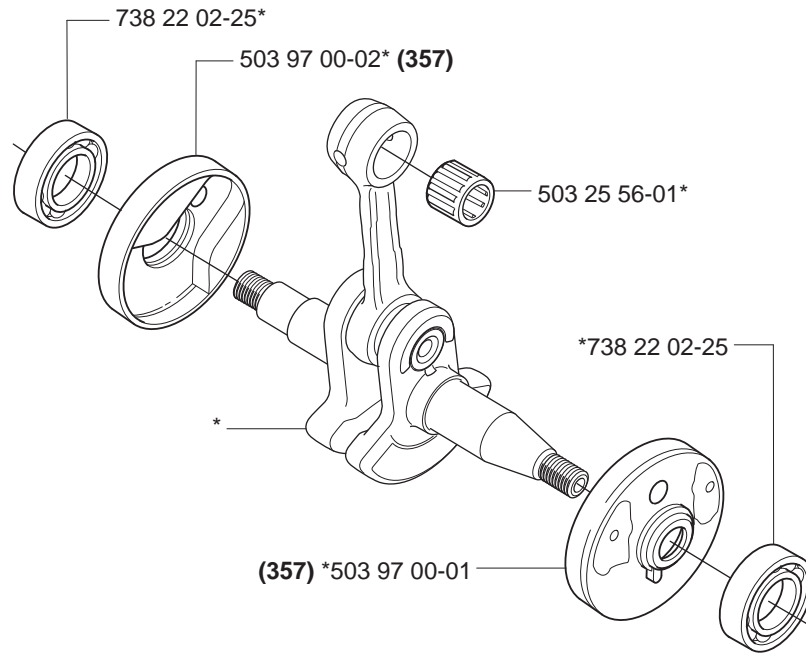

D

*compl 537 24 85-02 (357)

D

*compl 537 15 73-02 (359)

E

***compl 537 21 92-01 (357)**

***compl 537 15 68-01 (359)**

F

*compl 503 91 76-01 (EU)
**compl 503 91 75-01 (FF)
**compl 537 10 22-01 (E-tech)

G

H***compl 503 92 53-71 (357XP, 359)**

J

*compl 503 92 30-01

L

Heated carburettor

N compl 503 28 18-19 Walbro HDA 190A Heated
 compl 503 28 18-20 Walbro HDA 191A Heated (EPA,EU)

Q

Up to 030500001 (357XP)
Up to 030500048 (359)

*compl 503 92 53-71 (357XP, 359)

Q

Up to 043900001 (357XP)
Up to 043900001 (359)

Q

Up to 043800001 (357XP,359)
Up to 044800001 (357XPG,359G)

Q