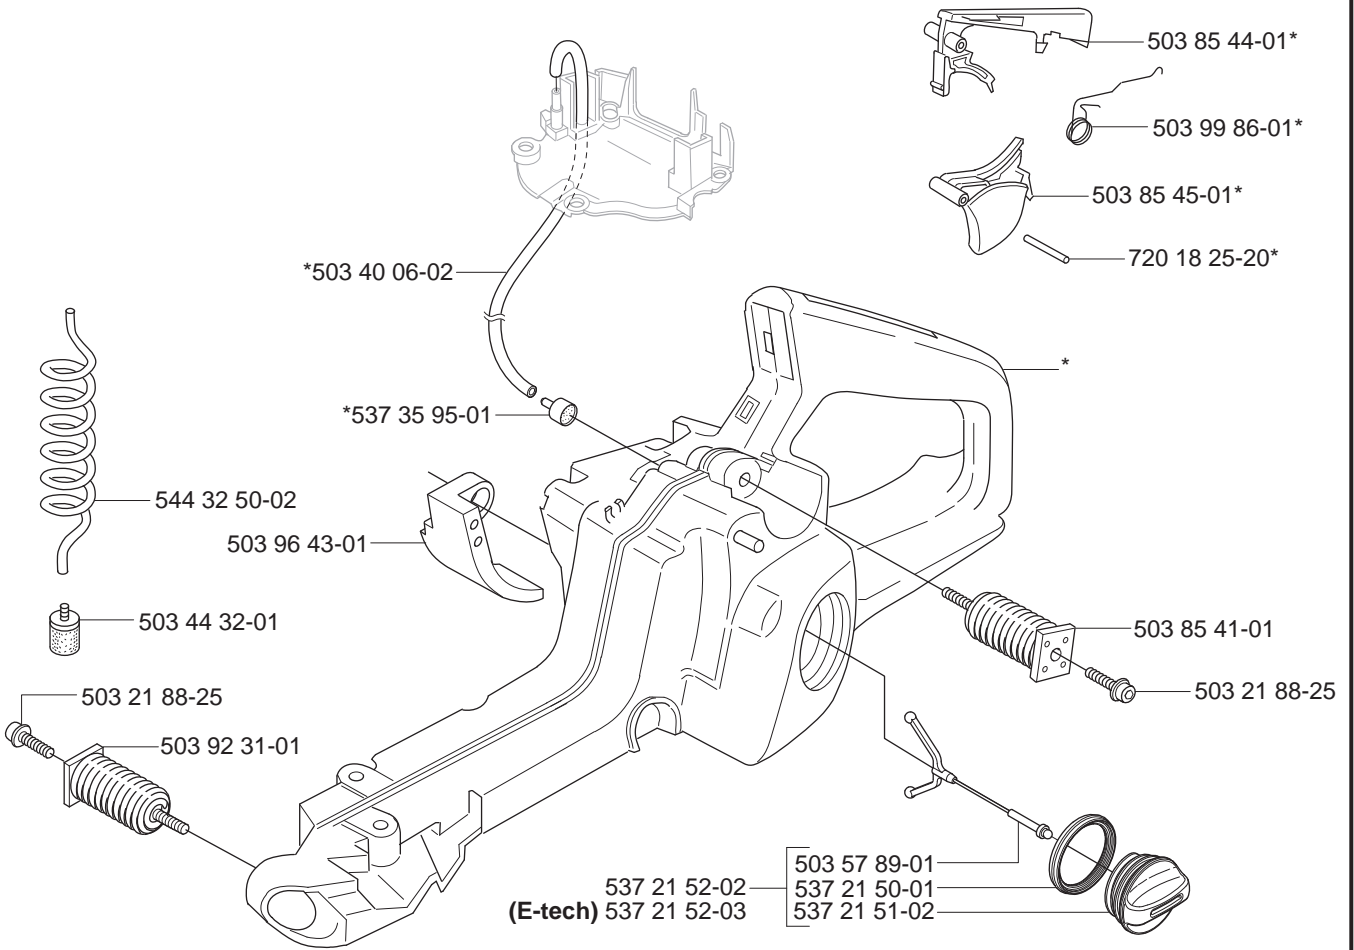

*compl 503 91 76-01 (EU)
**compl 503 91 75-01 (FF)
**compl 537 10 22-01 (E-tech)

G

H***compl 503 92 53-71 (357XP, 359)**

J

*compl 503 92 30-01

L

Heated carburettor

N compl 503 28 18-19 Walbro HDA 190A Heated
 compl 503 28 18-20 Walbro HDA 191A Heated (EPA,EU)

Q

Up to 030500001 (357XP)
Up to 030500048 (359)

*compl 503 92 53-71 (357XP, 359)

Q

Up to 043900001 (357XP)
Up to 043900001 (359)

Q

Up to 043800001 (357XP,359)
Up to 044800001 (357XPG,359G)

Q