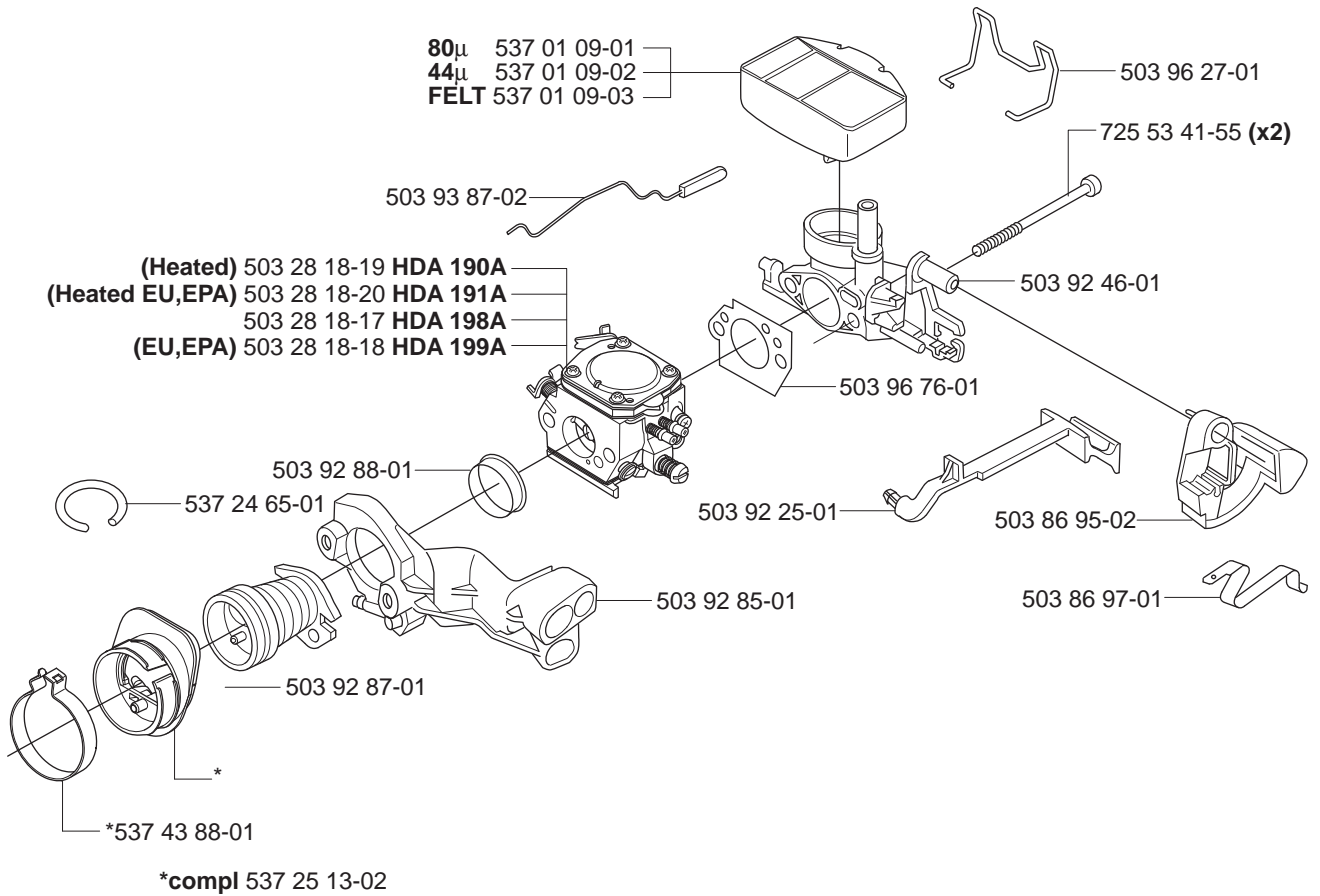

D

*compl 537 24 85-02 (357)

D

*compl 537 15 73-02 (359)

E

***compl 537 21 92-01 (357)**

***compl 537 15 68-01 (359)**

F

*compl 503 91 76-01 (EU)
**compl 503 91 75-01 (FF)
**compl 537 10 22-01 (E-tech)

G

H***compl 503 92 53-71 (357XP, 359)**

J

*compl 503 92 30-01

L

Heated carburettor

N compl 503 28 18-19 Walbro HDA 190A Heated
 compl 503 28 18-20 Walbro HDA 191A Heated (EPA,EU)

Q

Up to 030500001 (357XP)
Up to 030500048 (359)

*compl 503 92 53-71 (357XP, 359)

Q

Up to 043900001 (357XP)
Up to 043900001 (359)

Q

Up to 043800001 (357XP,359)
Up to 044800001 (357XPG,359G)

Q