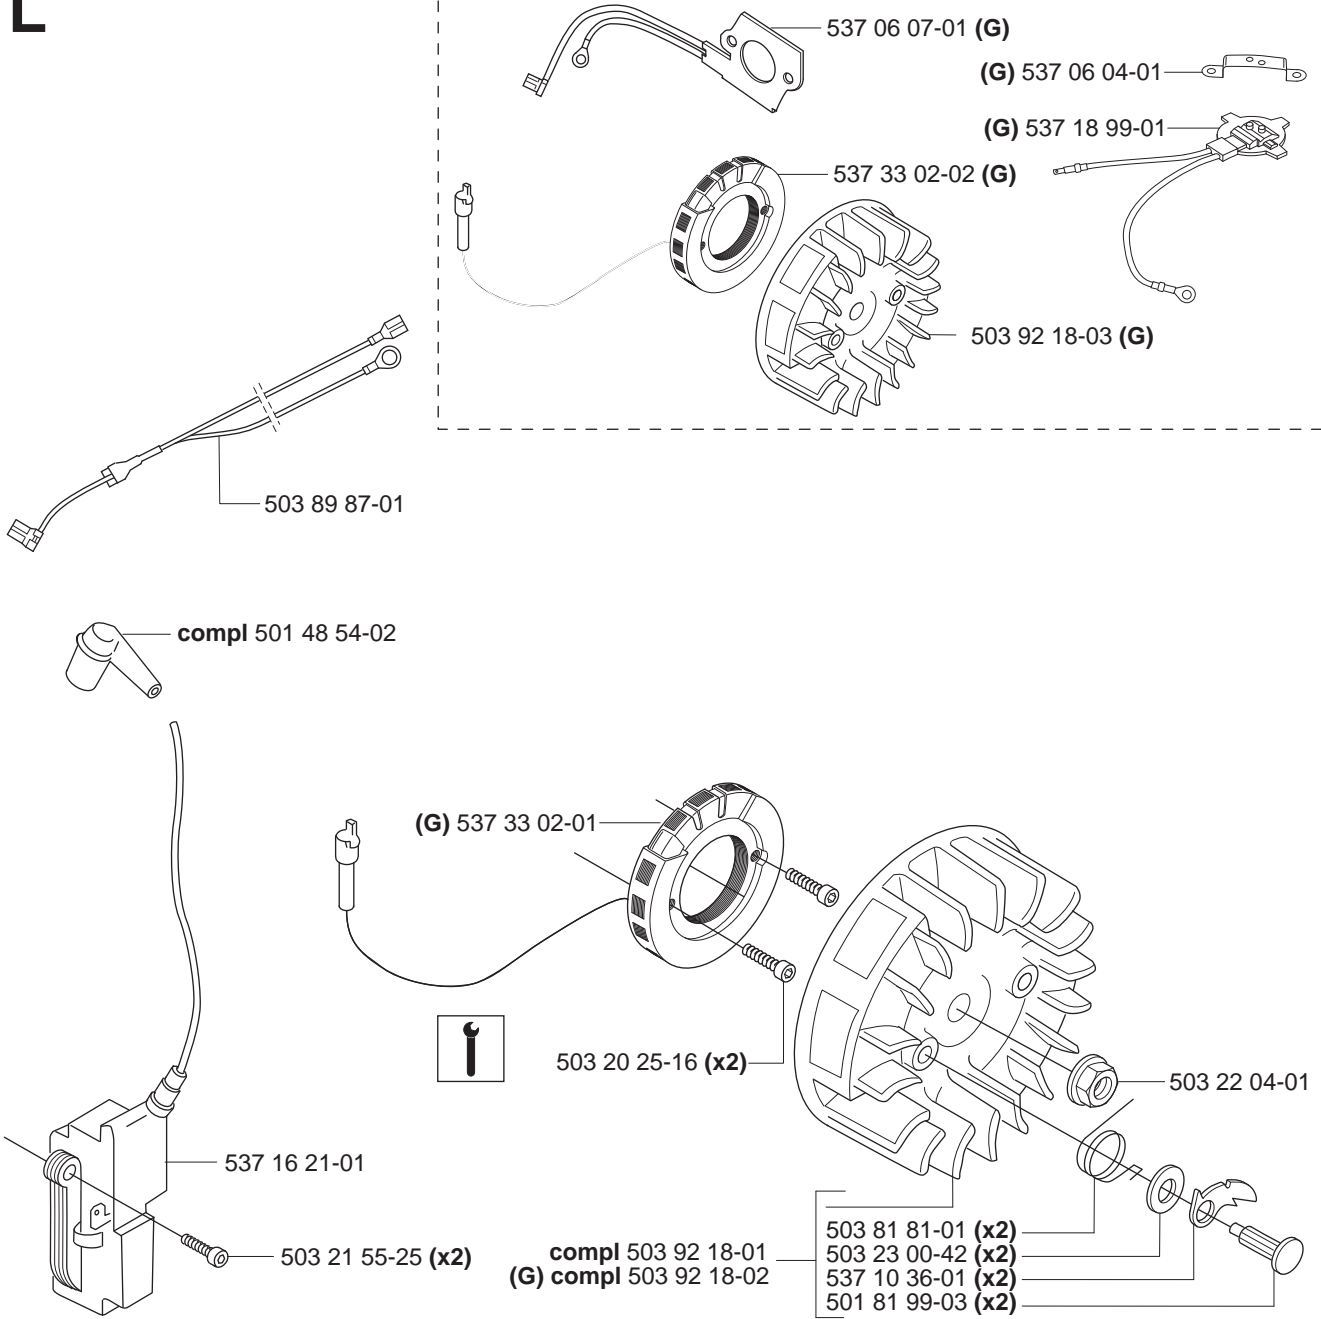

*compl 503 91 76-01 (EU)
**compl 503 91 75-01 (FF)
**compl 537 10 22-01 (E-tech)

G

H***compl 503 92 53-71 (357XP, 359)**

J

*compl 503 92 30-01

L

Heated carburettor

N compl 503 28 18-19 Walbro HDA 190A Heated
 compl 503 28 18-20 Walbro HDA 191A Heated (EPA,EU)

Q

Up to 030500001 (357XP)
Up to 030500048 (359)

*compl 503 92 53-71 (357XP, 359)

Q

Up to 043900001 (357XP)
Up to 043900001 (359)

Q

Up to 043800001 (357XP,359)
Up to 044800001 (357XPG,359G)

Q